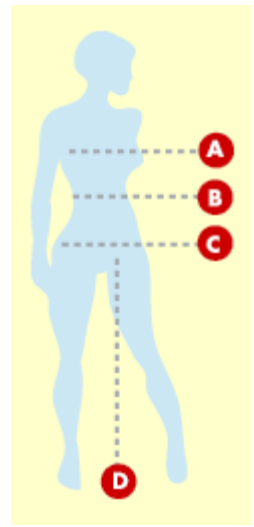

JERZEES® Size Chart

[x] Close

Boys	Size	Age (yrs.)	Height	Weight (lbs.)	Chest (inches)	Waist (inches)
XS	4-5	4-6	3' 3" - 3' 8.5"	35.5-42	23-24	19.5-20.5
S	6-7	6-8	3' 9" - 4' 2"	42.5-55	25-26	21.5-22.5
M	8-10	8-10	4' 1" - 4' 6"	53-81	26-30.5	21.5-27.5
L	12-14	10-12	4' 7" - 5' 1"	77-108	28.5-33.5	24-30.5
XL	16-18	12-15	5' 2" - 5' 6"	104-134	31.5-36.5	27-33.5

Men	Chest (inches)	Waist (inches)	Neck (inches)	Sleeve (inches)
S	36	30	14 3/8	32 1/4
M	40	34	15 3/8	33
L	44	38	16 3/8	33 3/4
XL	48	42	17 3/8	34 1/2
XLT	48	42	17 3/8	36
2XL	52	46	18 3/8	35 1/4
2XLT	52	46	18 3/8	36 3/4
3XL	56	50	19 3/8	36

Girls	Dress Size	Age (yrs.)	Height	Weight (lbs.)	Bust/Chest (inches)	Waist (inches)
XS	4-5	4-6	3' 2" - 3' 8.5"	34.5-42	23-24	21-21.5
S	6-7	6-8	3' 9" - 4' 3"	42.5-60	24.5-26	20.5-23
M	8-10	8-10	4' 3" - 4' 7"	59-74	25.5-28.5	21-24
L	12-14	10-12	4' 9.5" - 5' 0"	78-96	28.5-31.5	24-26
XL	16	12-13	5' 1" - 5' 2.5"	96.5-110	31.5-33	25-27

Women

	Dress Size	Bust/Chest (inches)	Waist (inches)	Hip (inches)
S	4-6	33.5-34.5	25.5-26.5	36-37
M	8-10	35.5-36.5	27.5-28.5	38-39
L	12-14	38-39.5	30-31.5	40.5-42
XL	16-18	41-43	33-35	43.5-45.5
1X Plus	16W	42.5	34.5	44.5
2X Plus	18W-20W	44.5-46.5	36.5-38.5	46.5-48.5
3X Plus	22W-24W	48.5-50.5	40.5-42.5	50.5-52.5
4X Plus	26W-28W	52.5-54.5	44.5-46.5	54.5-56.5
5X Plus	30W-32W	56.5-58.5	48.5-50.5	58.5-60.5