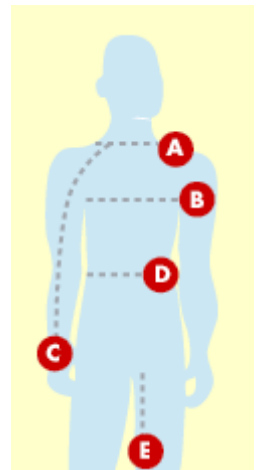

JERZEES® Size Chart

[x] Close

Boys	Size	Age (yrs.)	Height	Weight (lbs.)	Chest (inches)	Waist (inches)
XS	4-5	4-6	3' 3" - 3' 8.5"	35.5-42	23-24	19.5-20.5
S	6-7	6-8	3' 9" - 4' 2"	42.5-55	25-26	21.5-22.5
M	8-10	8-10	4' 1" - 4' 6"	53-81	26-30.5	21.5-27.5
L	12-14	10-12	4' 7" - 5' 1"	77-108	28.5-33.5	24-30.5
XL	16-18	12-15	5' 2" - 5' 6"	104-134	31.5-36.5	27-33.5

Men	Chest (inches)	Waist (inches)	Neck (inches)	Sleeve (inches)
S	36	30	14 3/8	32 1/4
M	40	34	15 3/8	33
L	44	38	16 3/8	33 3/4
XL	48	42	17 3/8	34 1/2
XLT	48	42	17 3/8	36
2XL	52	46	18 3/8	35 1/4
2XLT	52	46	18 3/8	36 3/4
3XL	56	50	19 3/8	36

Girls	Dress Size	Age (yrs.)	Height	Weight (lbs.)	Bust/Chest (inches)	Waist (inches)
XS	4-5	4-6	3' 2" - 3' 8.5"	34.5-42	23-24	21-21.5
S	6-7	6-8	3' 9" - 4' 3"	42.5-60	24.5-26	20.5-23
M	8-10	8-10	4' 3" - 4' 7"	59-74	25.5-28.5	21-24
L	12-14	10-12	4' 9.5" - 5' 0"	78-96	28.5-31.5	24-26
XL	16	12-13	5' 1" - 5' 2.5"	96.5-110	31.5-33	25-27

Women

	Dress Size	Bust/Chest (inches)	Waist (inches)	Hip (inches)
S	4-6	33.5-34.5	25.5-26.5	36-37
M	8-10	35.5-36.5	27.5-28.5	38-39
L	12-14	38-39.5	30-31.5	40.5-42
XL	16-18	41-43	33-35	43.5-45.5
1X Plus	16W	42.5	34.5	44.5
2X Plus	18W-20W	44.5-46.5	36.5-38.5	46.5-48.5
3X Plus	22W-24W	48.5-50.5	40.5-42.5	50.5-52.5
4X Plus	26W-28W	52.5-54.5	44.5-46.5	54.5-56.5
5X Plus	30W-32W	56.5-58.5	48.5-50.5	58.5-60.5