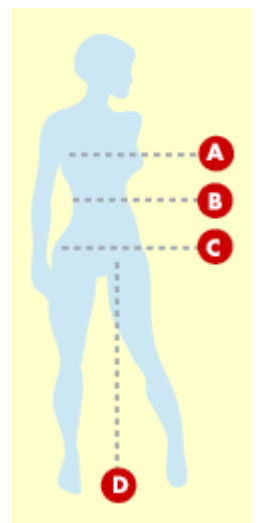

JERZEES® Size Chart

[x] Close

Boys	Size	Age (yrs.)	Height	Weight (lbs.)	Chest (inches)	Waist (inches)
XS	4-5	4-6	3' 3" - 3' 8.5"	35.5-42	23-24	19.5-20.5
S	6-7	6-8	3' 9" - 4' 2"	42.5-55	25-26	21.5-22.5
M	8-10	8-10	4' 1" - 4' 6"	53-81	26-30.5	21.5-27.5
L	12-14	10-12	4' 7" - 5' 1"	77-108	28.5-33.5	24-30.5
XL	16-18	12-15	5' 2" - 5' 6"	104-134	31.5-36.5	27-33.5

Men	Chest (inches)	Waist (inches)	Neck (inches)	Sleeve (inches)
S	36	30	14 3/8	32 1/4
M	40	34	15 3/8	33
L	44	38	16 3/8	33 3/4
XL	48	42	17 3/8	34 1/2
XLT	48	42	17 3/8	36
2XL	52	46	18 3/8	35 1/4
2XLT	52	46	18 3/8	36 3/4
3XL	56	50	19 3/8	36

Girls	Dress Size	Age (yrs.)	Height	Weight (lbs.)	Bust/Chest (inches)	Waist (inches)
XS	4-5	4-6	3' 2" - 3' 8.5"	34.5-42	23-24	21-21.5
S	6-7	6-8	3' 9" - 4' 3"	42.5-60	24.5-26	20.5-23
M	8-10	8-10	4' 3" - 4' 7"	59-74	25.5-28.5	21-24
L	12-14	10-12	4' 9.5" - 5' 0"	78-96	28.5-31.5	24-26
XL	16	12-13	5' 1" - 5' 2.5"	96.5-110	31.5-33	25-27

Women

	Dress Size	Bust/Chest (inches)	Waist (inches)	Hip (inches)
S	4-6	33.5-34.5	25.5-26.5	36-37
M	8-10	35.5-36.5	27.5-28.5	38-39
L	12-14	38-39.5	30-31.5	40.5-42
XL	16-18	41-43	33-35	43.5-45.5
1X Plus	16W	42.5	34.5	44.5
2X Plus	18W-20W	44.5-46.5	36.5-38.5	46.5-48.5
3X Plus	22W-24W	48.5-50.5	40.5-42.5	50.5-52.5
4X Plus	26W-28W	52.5-54.5	44.5-46.5	54.5-56.5
5X Plus	30W-32W	56.5-58.5	48.5-50.5	58.5-60.5