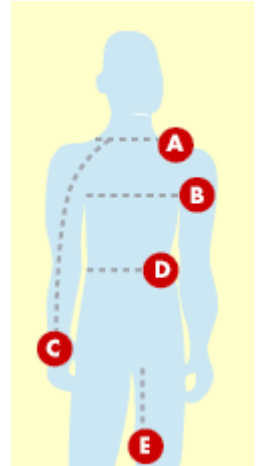

JERZEES® Size Chart

[x] Close

Boys	Size	Age (yrs.)	Height	Weight (lbs.)	Chest (inches)	Waist (inches)
XS	4-5	4-6	3' 3" - 3' 8.5"	35.5-42	23-24	19.5-20.5
S	6-7	6-8	3' 9" - 4' 2"	42.5-55	25-26	21.5-22.5
M	8-10	8-10	4' 1" - 4' 6"	53-81	26-30.5	21.5-27.5
L	12-14	10-12	4' 7" - 5' 1"	77-108	28.5-33.5	24-30.5
XL	16-18	12-15	5' 2" - 5' 6"	104-134	31.5-36.5	27-33.5

Men	Chest (inches)	Waist (inches)	Neck (inches)	Sleeve (inches)
S	36	30	14 3/8	32 1/4
M	40	34	15 3/8	33
L	44	38	16 3/8	33 3/4
XL	48	42	17 3/8	34 1/2
XLT	48	42	17 3/8	36
2XL	52	46	18 3/8	35 1/4
2XLT	52	46	18 3/8	36 3/4
3XL	56	50	19 3/8	36

Girls	Dress Size	Age (yrs.)	Height	Weight (lbs.)	Bust/Chest (inches)	Waist (inches)
XS	4-5	4-6	3' 2" - 3' 8.5"	34.5-42	23-24	21-21.5
S	6-7	6-8	3' 9" - 4' 3"	42.5-60	24.5-26	20.5-23
M	8-10	8-10	4' 3" - 4' 7"	59-74	25.5-28.5	21-24
L	12-14	10-12	4' 9.5" - 5' 0"	78-96	28.5-31.5	24-26
XL	16	12-13	5' 1" - 5' 2.5"	96.5-110	31.5-33	25-27

Women

	Dress Size	Bust/Chest (inches)	Waist (inches)	Hip (inches)
S	4-6	33.5-34.5	25.5-26.5	36-37
M	8-10	35.5-36.5	27.5-28.5	38-39
L	12-14	38-39.5	30-31.5	40.5-42
XL	16-18	41-43	33-35	43.5-45.5
1X Plus	16W	42.5	34.5	44.5
2X Plus	18W-20W	44.5-46.5	36.5-38.5	46.5-48.5
3X Plus	22W-24W	48.5-50.5	40.5-42.5	50.5-52.5
4X Plus	26W-28W	52.5-54.5	44.5-46.5	54.5-56.5
5X Plus	30W-32W	56.5-58.5	48.5-50.5	58.5-60.5